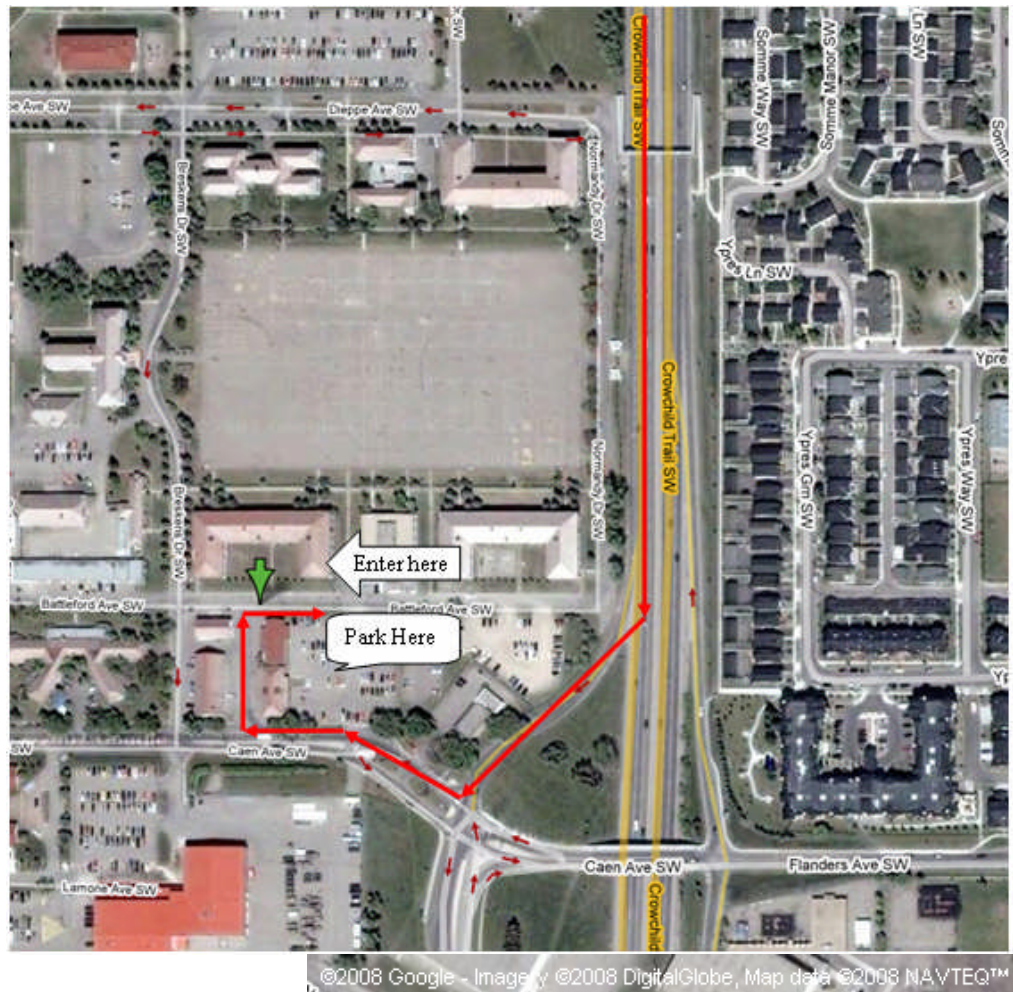

DIRECTIONS: CALGARY AIRPORT – EMERALD ASSOCIATES

- Take Deerfoot Trail south from the airport (Left at lights exiting airport, left at lights, left at next lights)
- Turn off at 16th Ave. N (Trans Canada) head west
- Turn south on Crowchild Trail (exit is from right lane)
- Take the Flanders Ave/Richard Rd exit
- Turn right at the stoplight, drive past the guard shack and turn right in the first alley on your right
- Turn right at the stop sign and park in the lot on your right
- Emerald's office is in Building B8 on the opposite side of the road from the parking lot with sign "Film Services Offices"
- We are in suite 140 on the main floor at the north-west corner of the building.